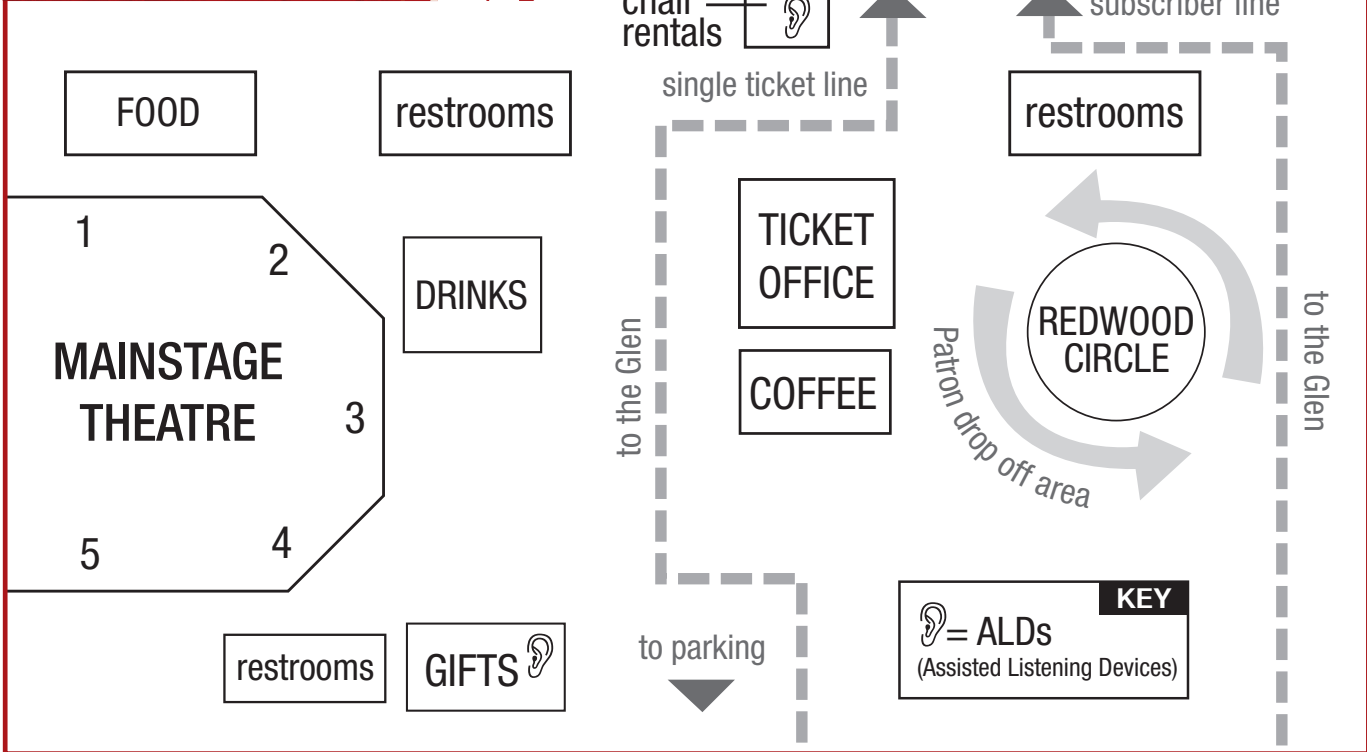

SSC VENUE MAP

THE GLEN

FOOD

restrooms

1
2
3
4
5
MAINSTAGE
THEATRE

DRINKS

restrooms

GIFTS

chair rentals

single ticket line

TICKET
OFFICE

COFFEE

to the Glen

to parking

THE GLEN

subscriber line

restrooms

REDWOOD
CIRCLE

Patron drop off area

to the Glen

= ALDs
(Assisted Listening Devices)

KEY